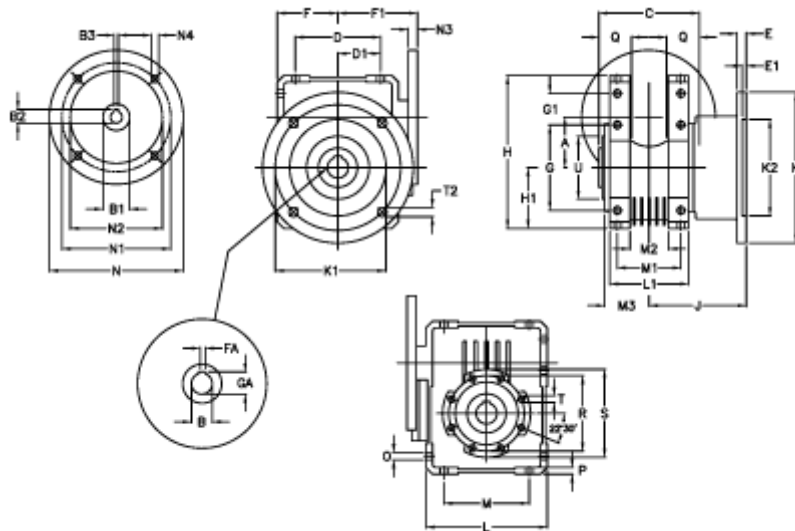

Article number: 392207504043016

Description: Worm Gear with Torque Limiter
W75 L1-UF-40-P80B5

Measures

A = 75.00	E = 12	H = 220.5	M = 126	N4 = 11,5	U = 90
B = 30	E1 = 5	H1 = 87.0	M1 = 82	O = 10.5	
B1 E7 = 19	F = 87	J = 111.0	M2 = 44	P = 9	
B2 = 21.8	F1 = 112	K = 200	M3 = 59	Q = 40	
B3 H9 = 6	FA = 8	K1 = 165	N = 200	R = 110	
C = 127	G = 126	K2 = 130	N1 = 165	S = 125	
D = 109.5	G1 = 46.5	L = 174	N2 = 130	T = M8x14	
D1 = 46.5	GA = 33.3	L1 = 104	N3 = 12.0	T2 = 12.5	